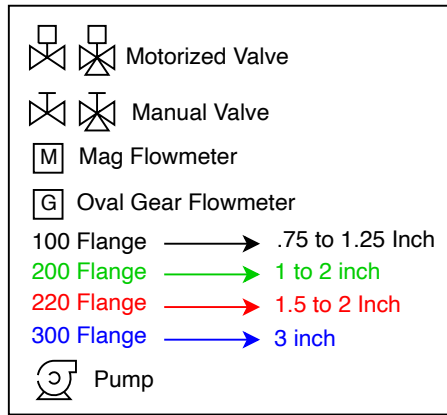

Mixmate Fusion 9 Input Double Stack Plumbing

Mixmate Fusion with a three input stack and a six input Double Stack for a total of nine inputs.
 Up to three bulk products will be measured simultaneously while jug and dry products are measured by weight in the inductor.