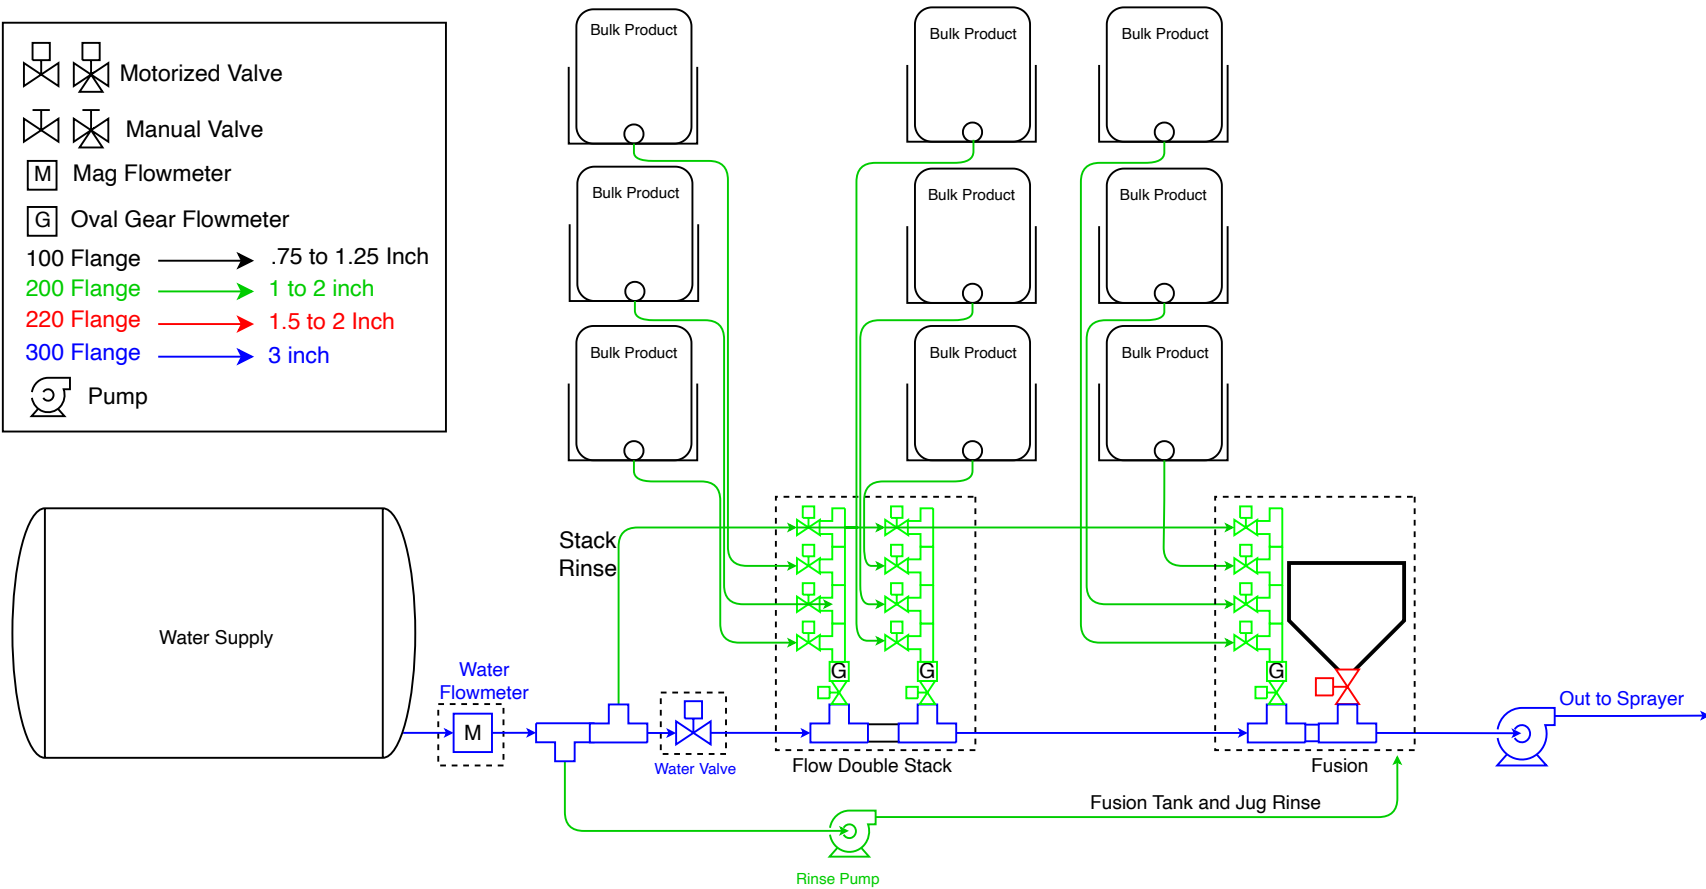

Mixmate Fusion 9 Input Double Stack Plumbing

Mixmate Fusion with a three input stack and a six input Double Stack for a total of nine inputs.
 Up to three bulk products will be measured simultaneously while jug and dry products are measured by weight in the inductor.